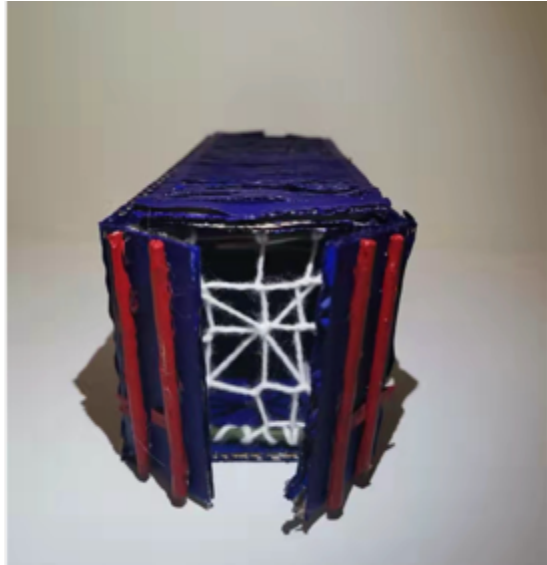

A view of a body of water through a dark, silhouetted metal grate. The grate is made of thick, dark metal bars that form a complex, interlocking pattern. The water is a pale, muted blue-grey color, and the sky above it is a lighter, hazy blue. The overall mood is contemplative and somewhat somber.

THE OTHER SHORE

BINGLIN ZHENG

The full video can be watch in here
<https://youtu.be/l4V-MJ8MQsM>