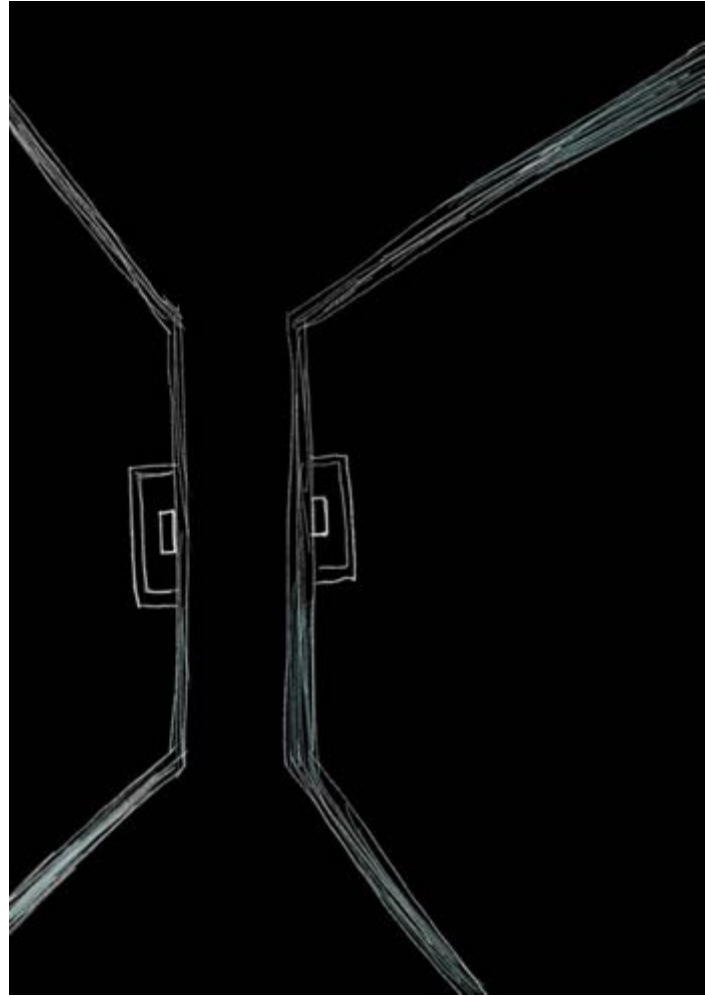

A view of a body of water through a dark, silhouetted metal grate. The grate is made of thick, dark metal bars that form a complex, interlocking pattern. The water is a pale, muted blue-grey color, and the sky above it is a lighter, hazy blue. The overall mood is contemplative and somewhat somber.

THE OTHER SHORE

BINGLIN ZHENG

The full video can be watch in here
<https://youtu.be/l4V-MJ8MQsM>