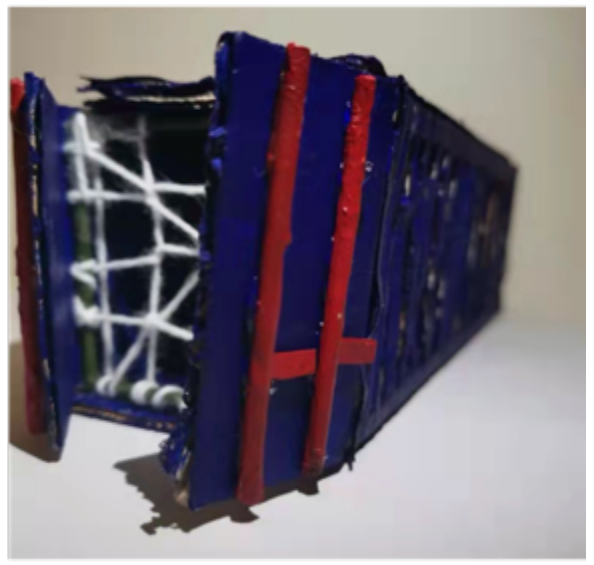

A view of a body of water through a dark, silhouetted metal grate. The grate is made of thick, dark metal bars that form a complex, interlocking pattern. The water is a pale, muted blue-grey color, and the sky above it is a lighter, hazy blue. The overall mood is contemplative and somewhat somber.

THE OTHER SHORE

BINGLIN ZHENG

The full video can be watch in here
<https://youtu.be/l4V-MJ8MQsM>