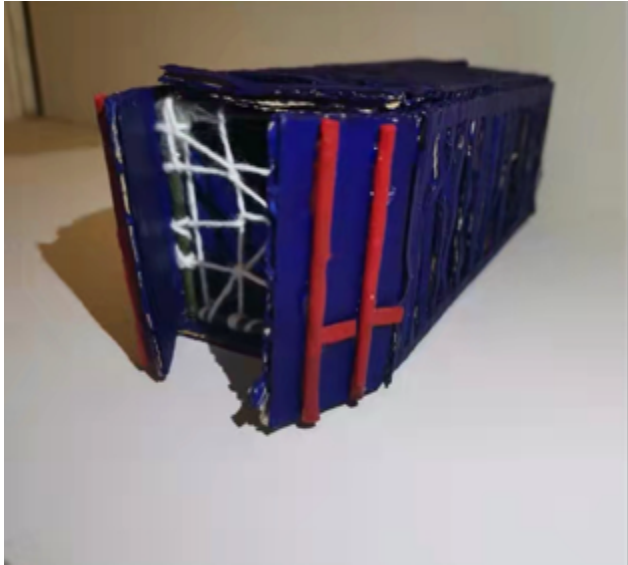

A view of a body of water through a dark, silhouetted metal grate. The grate is made of thick, dark metal bars that form a complex, interlocking pattern. The water is a pale, muted blue-grey color, and the sky above it is a lighter, hazy blue. The overall mood is contemplative and somewhat somber.

THE OTHER SHORE

BINGLIN ZHENG

The full video can be watch in here
<https://youtu.be/l4V-MJ8MQsM>