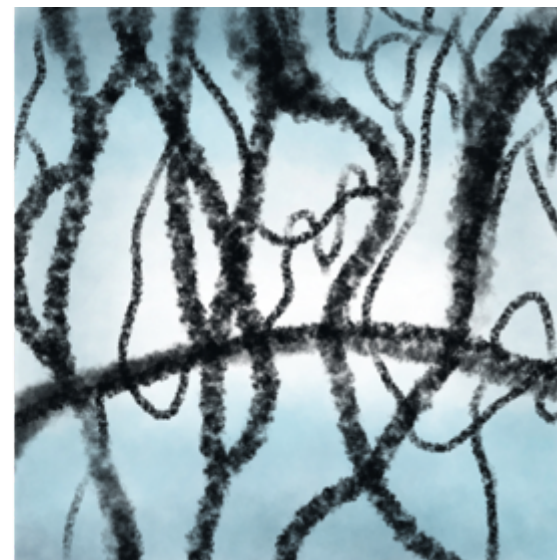

A view of a body of water through a dark, silhouetted metal grate. The grate is made of thick, dark metal bars that form a complex, interlocking pattern. The water is a pale, muted blue-grey color, and the sky above it is a lighter, hazy blue. The overall mood is contemplative and somewhat somber.

THE OTHER SHORE

BINGLIN ZHENG

The full video can be watch in here
<https://youtu.be/l4V-MJ8MQsM>