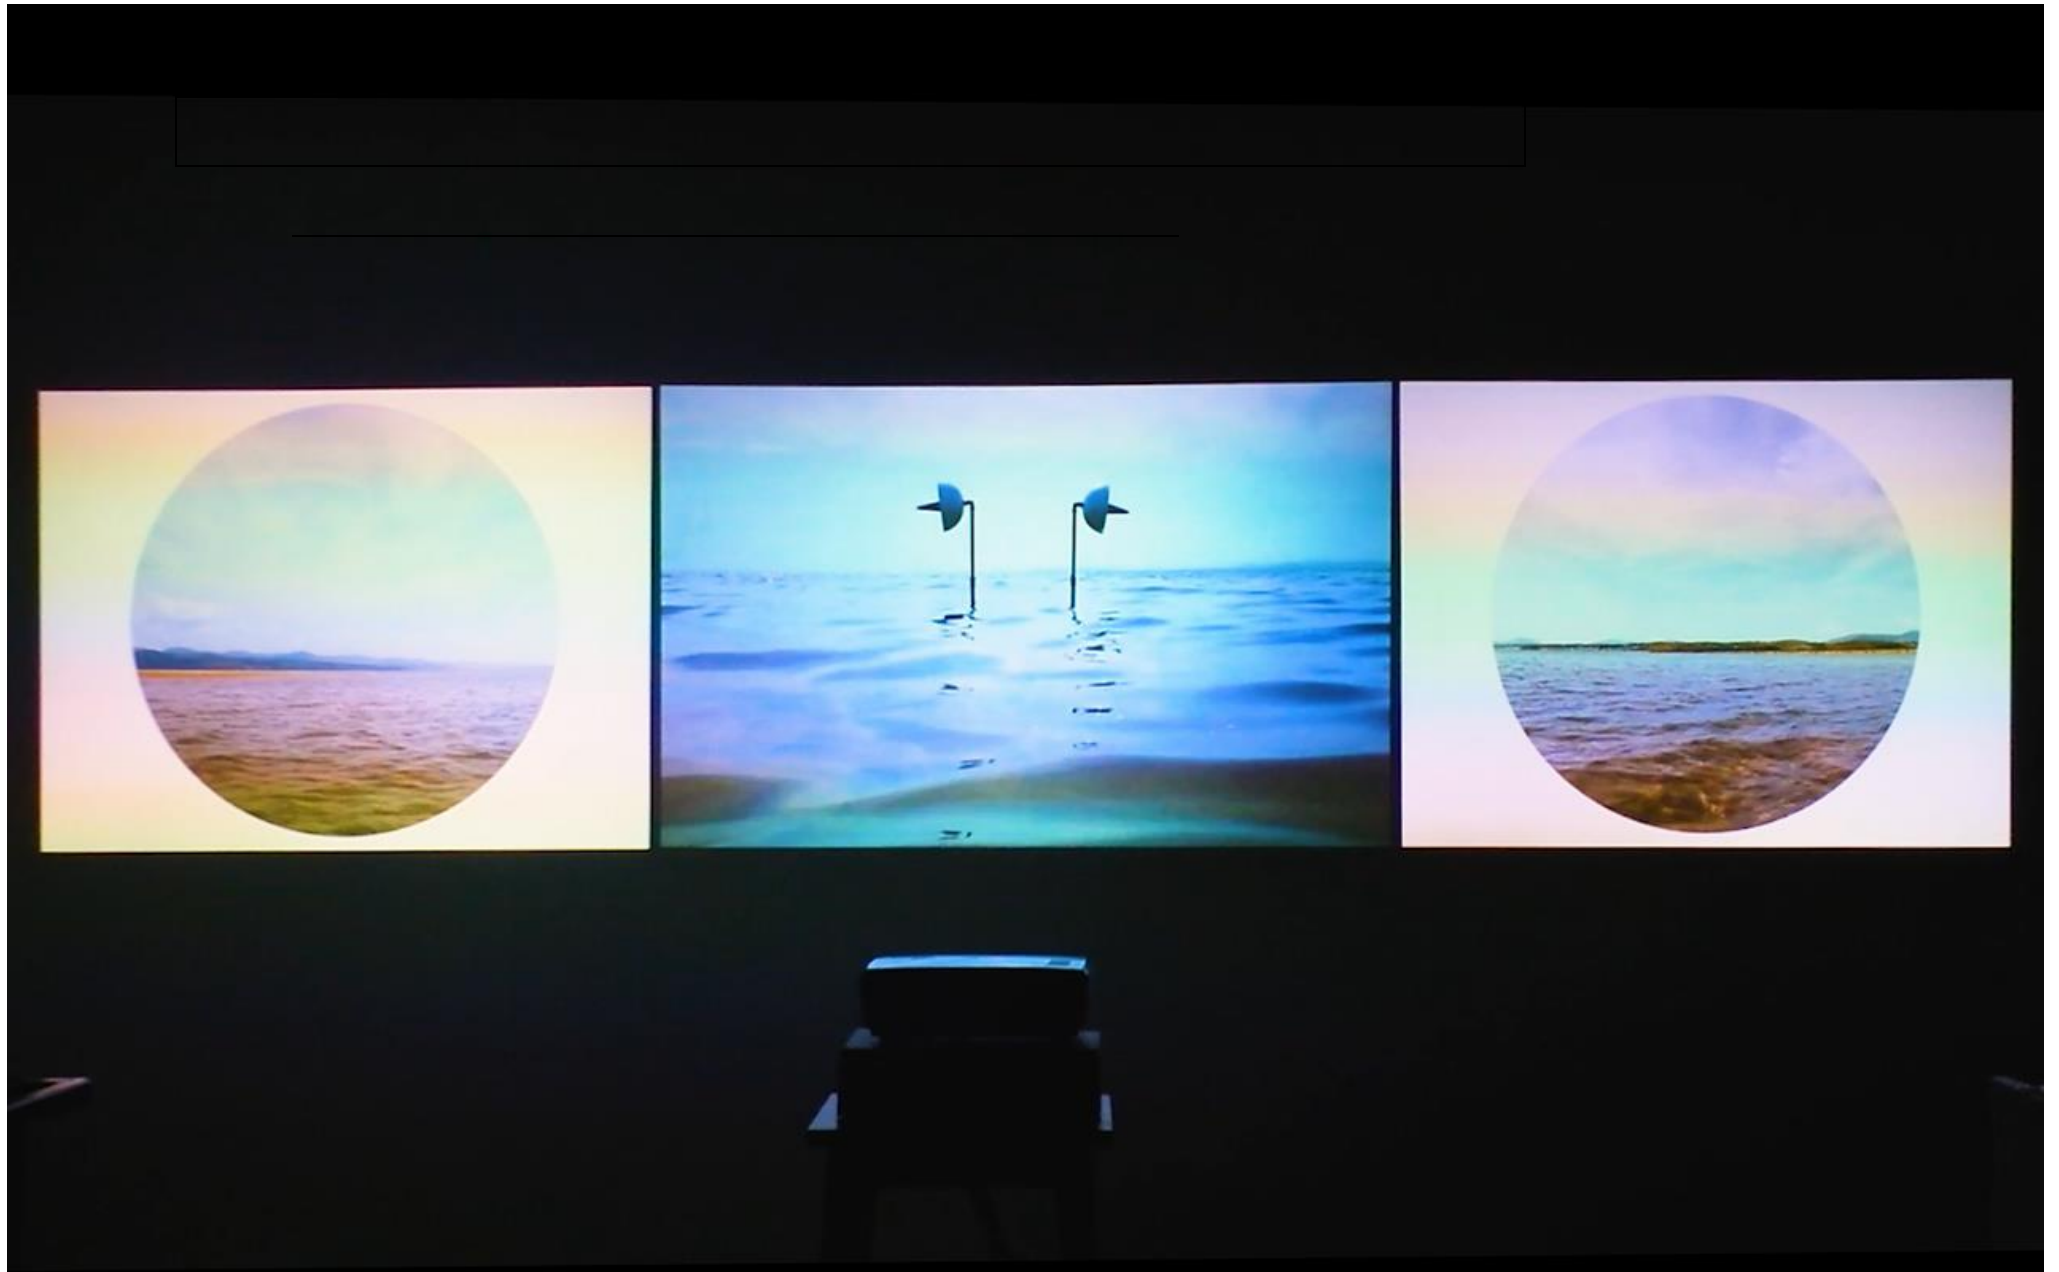

*Rapeseed Fields, 2021 (looped video installation)*

*Submerged*, 2021 (looped video installation)

*Nuances: Levels of Intensity*, 2021 (resin and Acrylic on linen canvas board)

*Cubic Blue*, 2021 (assemblage wood and glass)

*Grey, 2021 (Acrylic on canvas board on rubber tire)*