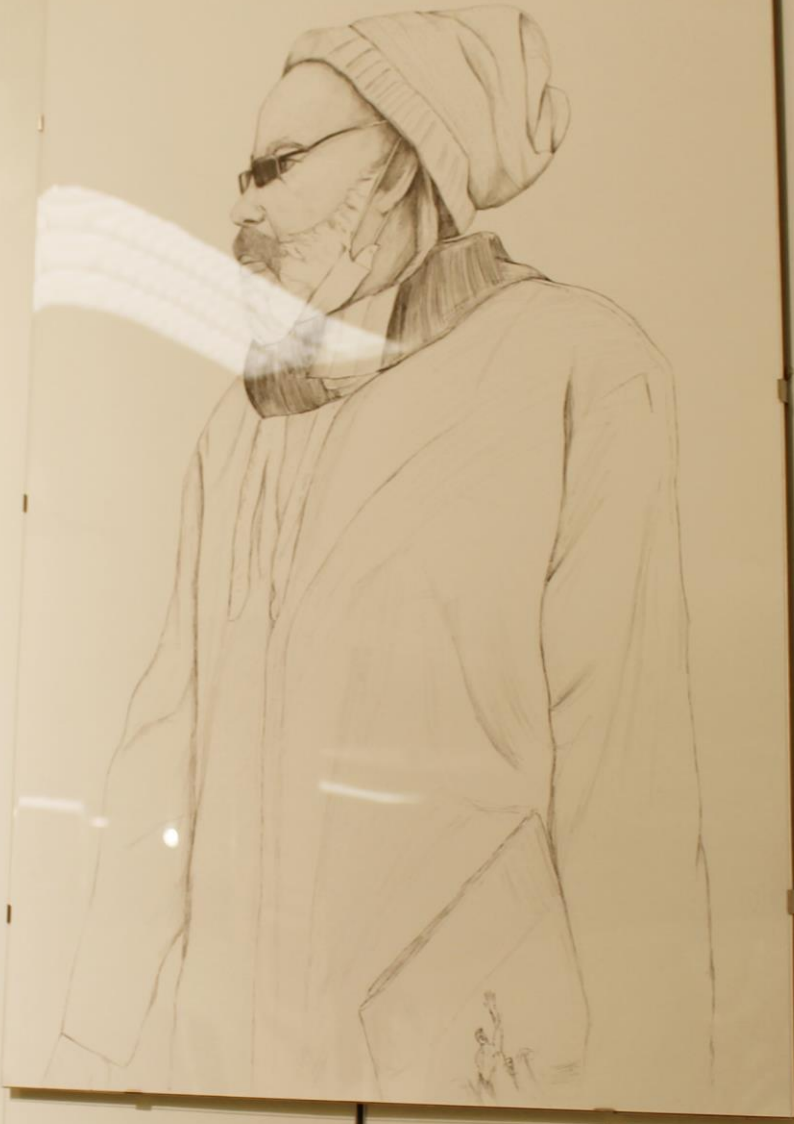

FOUND

It May be you!

Portraits of the City.

2021

Currently exhibiting at the Direct Art Gallery in Sutton Coldfield (the old BHS building)

J.WALL

“The work is a contemporary nod to the past, using figures to push the narrative of our everyday culture and weaving in the more hidden historical aspects that have helped to shape this fabric. My aim is to create a body of work that can be seen in two forms: the immediate portrait or scene and the more intimate slices of history embedded within.”

Works :

Top images from left to right (When stood in front)

HP 2021 ink on paper 59.4x 84.1 cm

MG/Kong ink on paper 59.4x 84.1 cm

Lurpak ink on paper 59.4x84.1cm

Bottom images:

Series titled:

It May Be You! Ink on paper each panel measures 59.4x
84.1cm