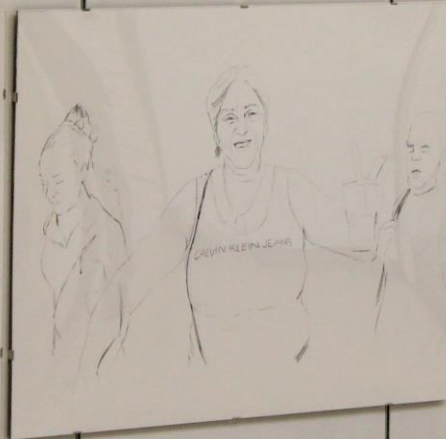

FOUND

It May be you!

Portraits of the City.

2021

Currently exhibiting at the Direct Art Gallery in Sutton Coldfield (the old BHS building)

J.WALL

“The work is a contemporary nod to the past, using figures to push the narrative of our everyday culture and weaving in the more hidden historical aspects that have helped to shape this fabric. My aim is to create a body of work that can be seen in two forms: the immediate portrait or scene and the more intimate slices of history embedded within.”

Works :

Top images from left to right (When stood in front)

HP 2021 ink on paper 59.4x 84.1 cm

MG/Kong ink on paper 59.4x 84.1 cm

Lurpak ink on paper 59.4x84.1cm

Bottom images:

Series titled:

It May Be You! Ink on paper each panel measures 59.4x
84.1cm