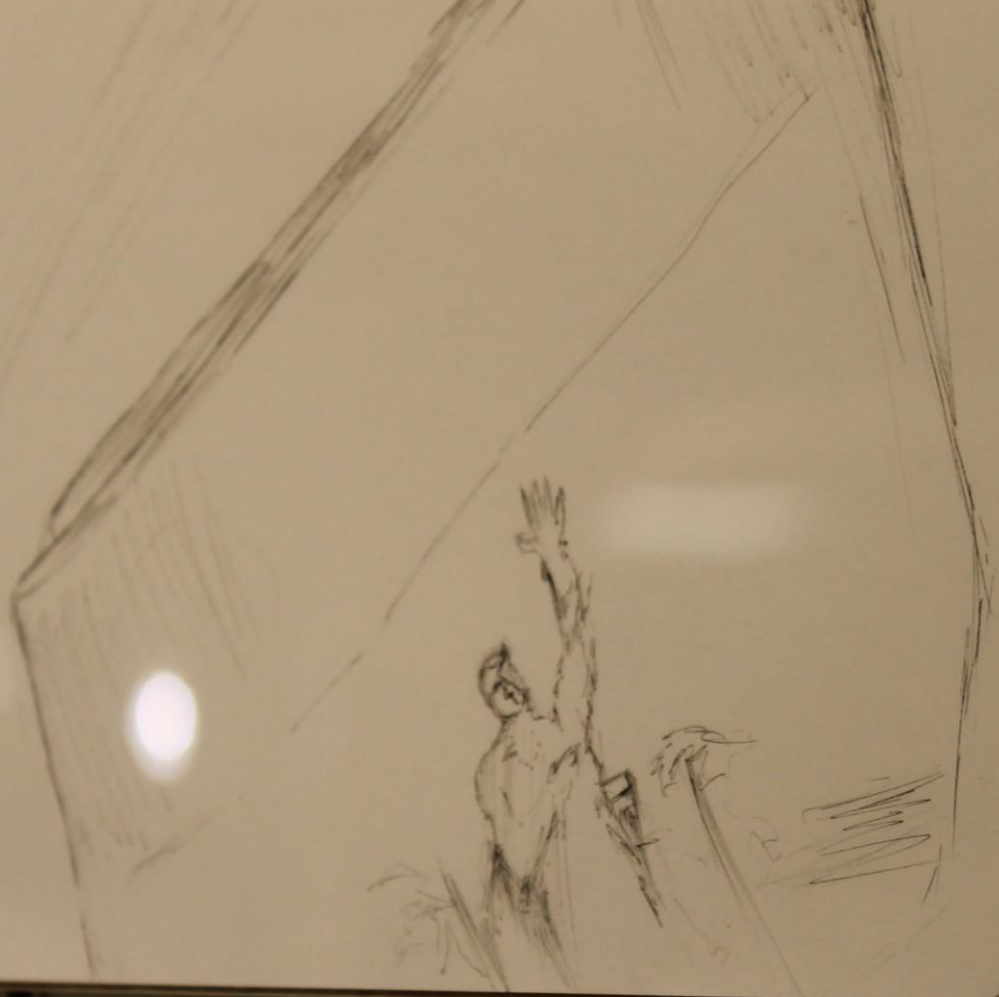

FOUND

It May be you!

Portraits of the City.

2021

Currently exhibiting at the Direct Art Gallery in Sutton Coldfield (the old BHS building)

J.WALL

“The work is a contemporary nod to the past, using figures to push the narrative of our everyday culture and weaving in the more hidden historical aspects that have helped to shape this fabric. My aim is to create a body of work that can be seen in two forms: the immediate portrait or scene and the more intimate slices of history embedded within.”

Works :

Top images from left to right (When stood in front)

HP 2021 ink on paper 59.4x 84.1 cm

MG/Kong ink on paper 59.4x 84.1 cm

Lurpak ink on paper 59.4x84.1cm

Bottom images:

Series titled:

It May Be You! Ink on paper each panel measures 59.4x
84.1cm