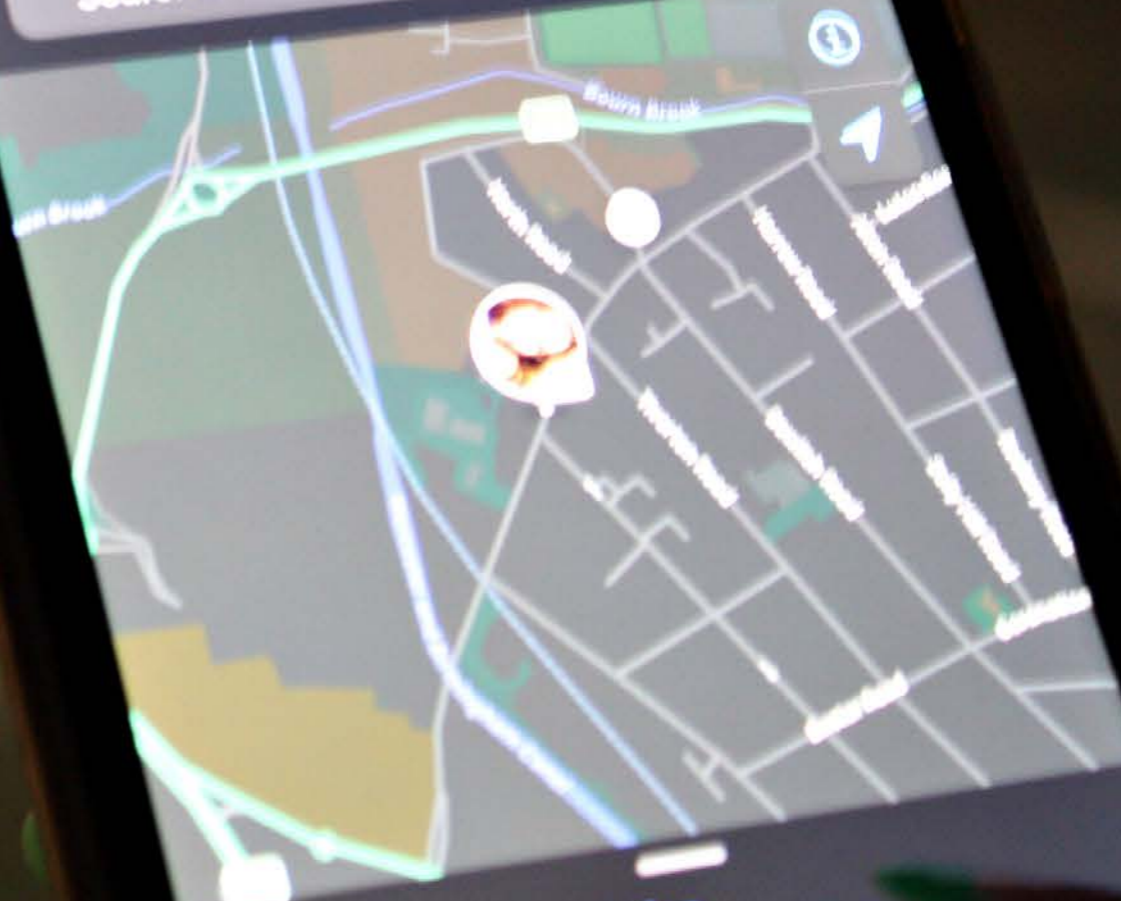

PRIVATE ROAD  
**NO  
PARKING**  
HEALE & ALLDRIDGE

TRANSIT

YPI2 UYA

21:47

cell 48

Cancel

Send Location

Search or enter an address