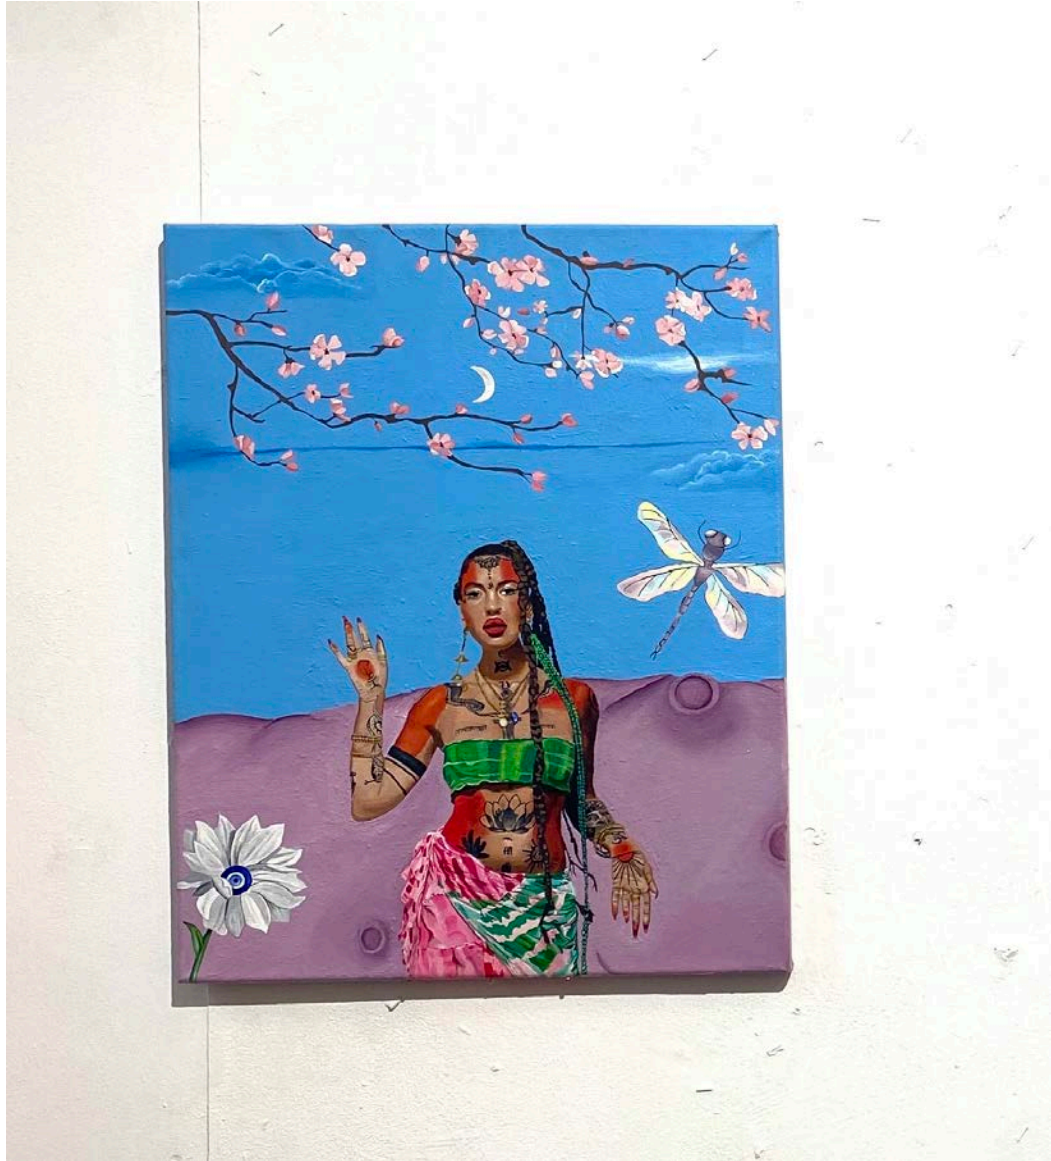

# Resolved Body of Work

Venus Williams

*Do You See Me In  
You*, polymer clay,  
acrylic paint, air dry  
clay.

*Ruler*, 24x16 canvas

*Ruler II*, 20x14  
oil and acrylic  
paint on  
canvas

*Matters*, acrylic on mirror

*Purple Poise*, acrylic  
and oil on MDF 46cm  
x 45cm

*Starting point*, oil on  
MDF 21cm x 30cm

*No shade*, acrylic on  
canvas and MDF.  
12cm x 18cm and  
28cm x 50cm