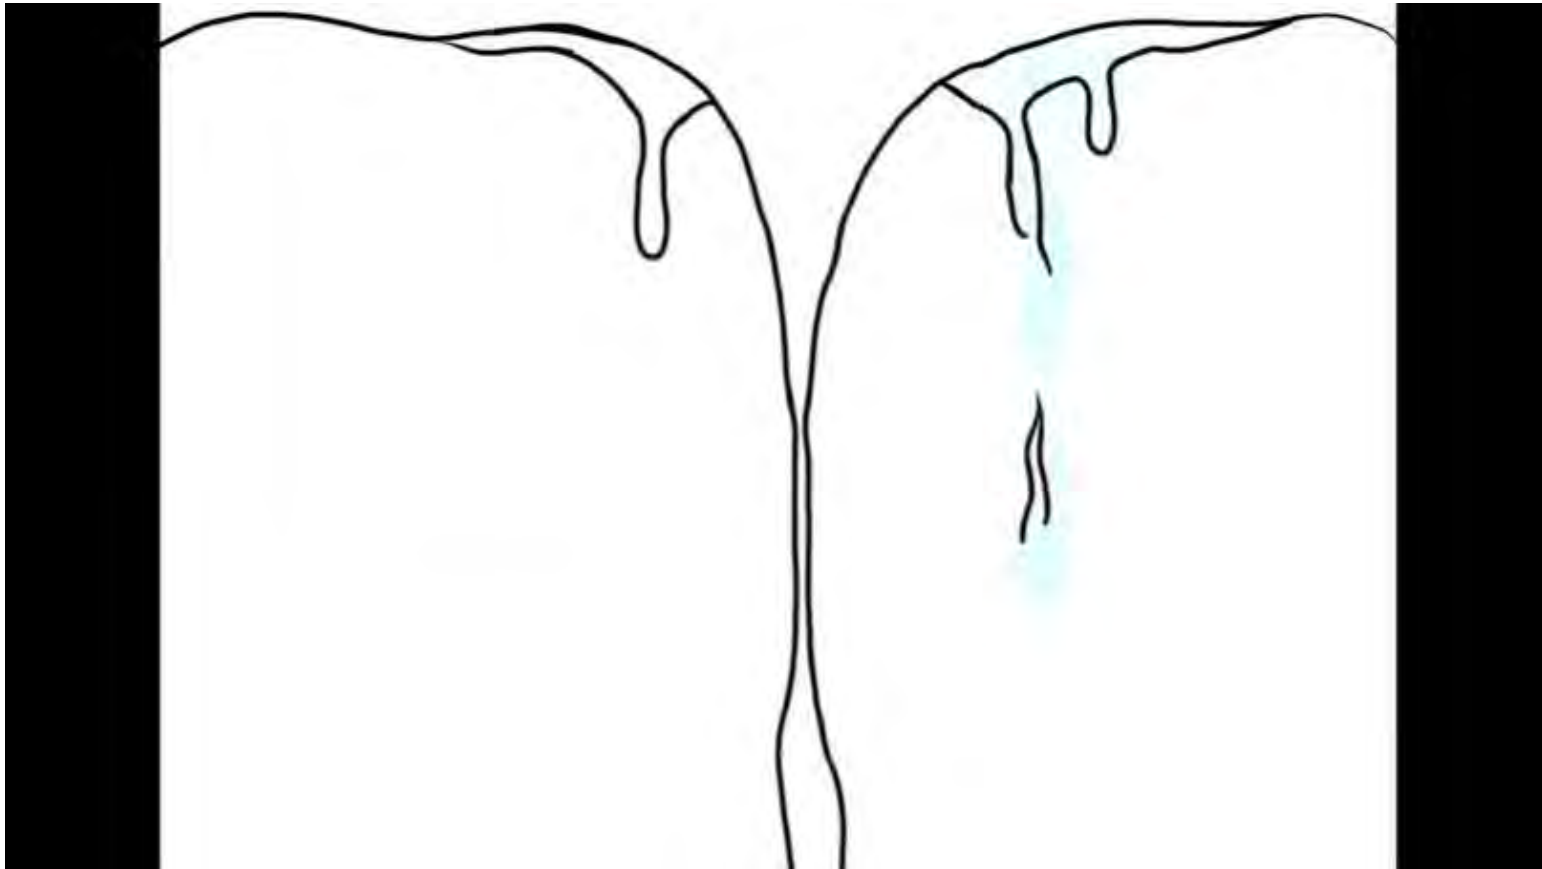

Drip Drip Drip

(10x10cm)
Printed on paper

Video to be viewed via YouTube using the QR code within our display.
(1920x1080p)

<https://nicolasanton.wixsite.com/icicles?fbclid=IwAR27p6kAPNaAWYi-oDghW3Cs7_iNkJ2fEqiFPleeMNeM3zf7VysOcotcqWI>