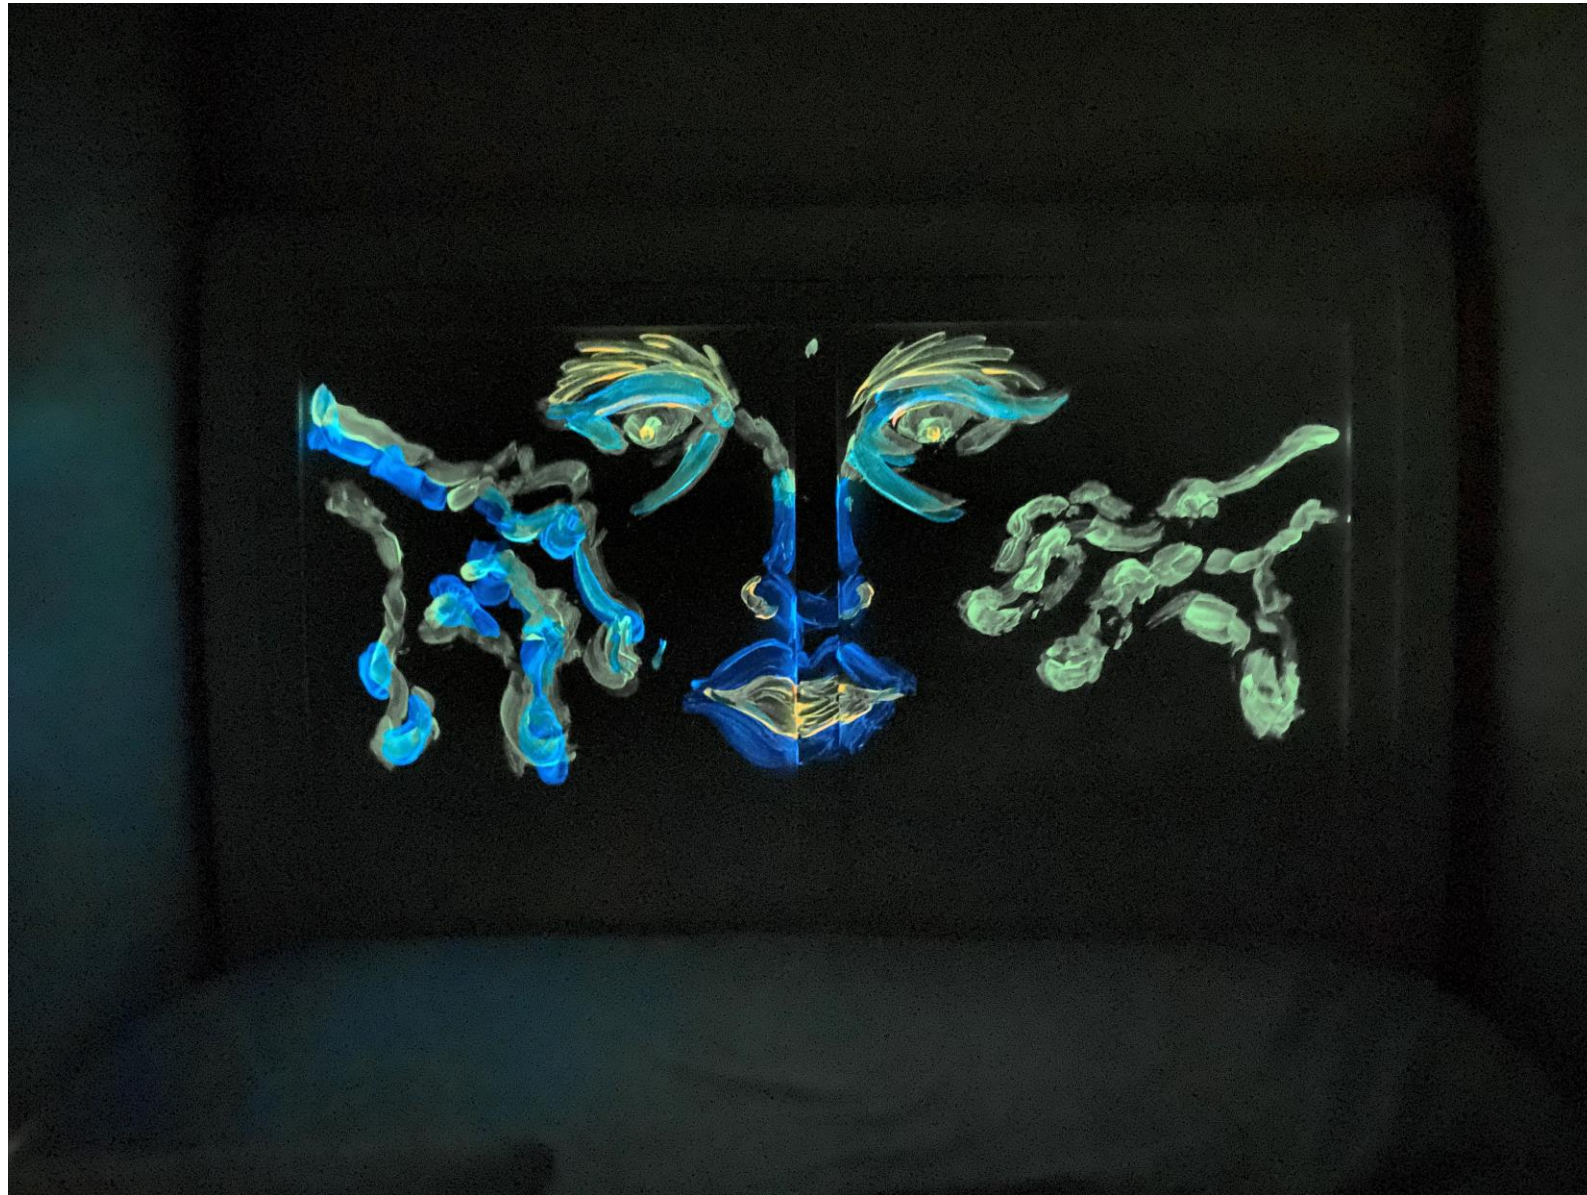

Lights On

Lights Off

Title : Static  
Date : 2021  
Medium : glow in the dark  
paint & nails on mask  
Dimensions : n/a

Title : Always Watching You  
Date : 2021  
Medium : glow in the dark  
paint on Headboard  
Dimensions : 112cm x 84cm

Lights On

Lights Off

Title : Dinner is Served  
Date : 2021  
Medium : Acrylic & Glow in  
the dark paint on canvas  
Dimensions : 200cm x 160cm

Lights On

Lights Off

Title : Cold Sweat  
Date : 2021  
Medium : glow in the dark  
paint on wooden door  
Dimensions : 186cm x 220cm

# Domestic Space

Lights On

Lights On