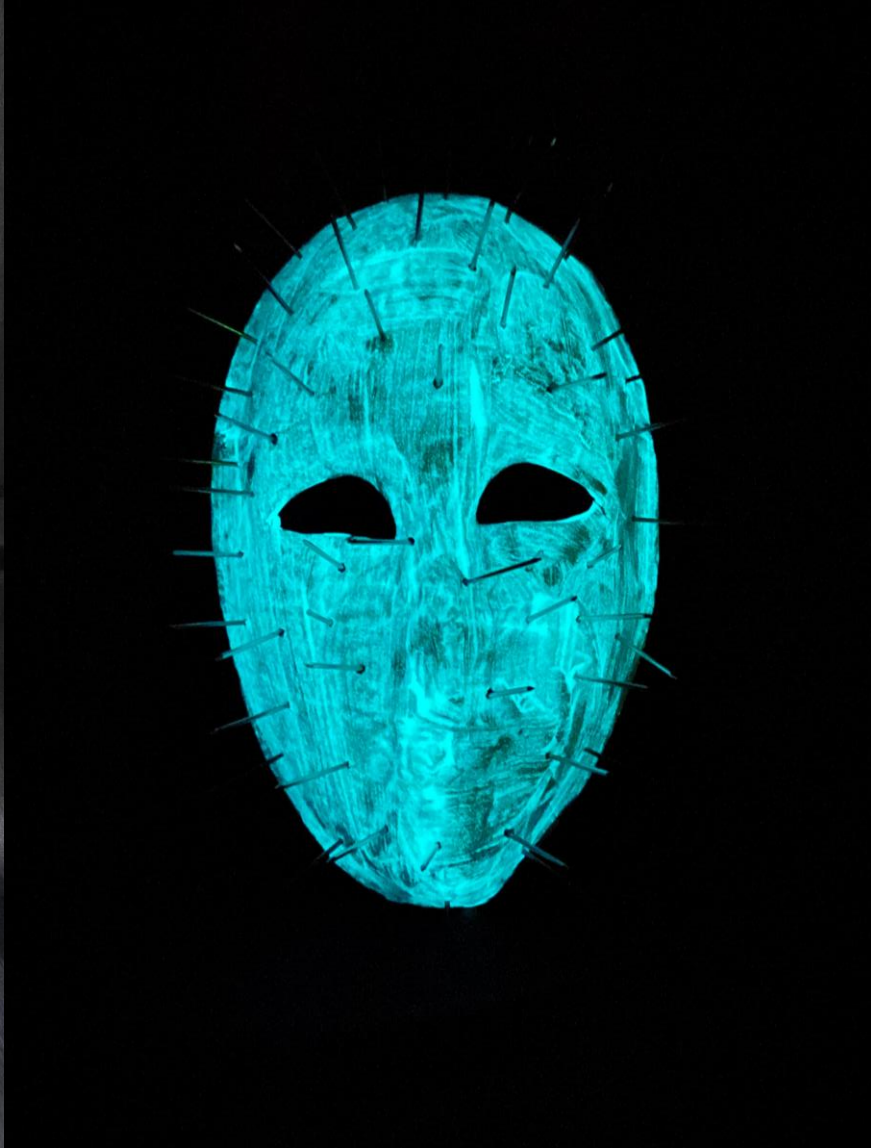

Lights On

Lights Off

Title : Static  
Date : 2021  
Medium : glow in the dark  
paint & nails on mask  
Dimensions : n/a

Title : Always Watching You  
Date : 2021  
Medium : glow in the dark  
paint on Headboard  
Dimensions : 112cm x 84cm

Lights On

Lights Off

Title : Dinner is Served  
Date : 2021  
Medium : Acrylic & Glow in  
the dark paint on canvas  
Dimensions : 200cm x 160cm

Lights On

Lights Off

Title : Cold Sweat  
Date : 2021  
Medium : glow in the dark  
paint on wooden door  
Dimensions : 186cm x 220cm