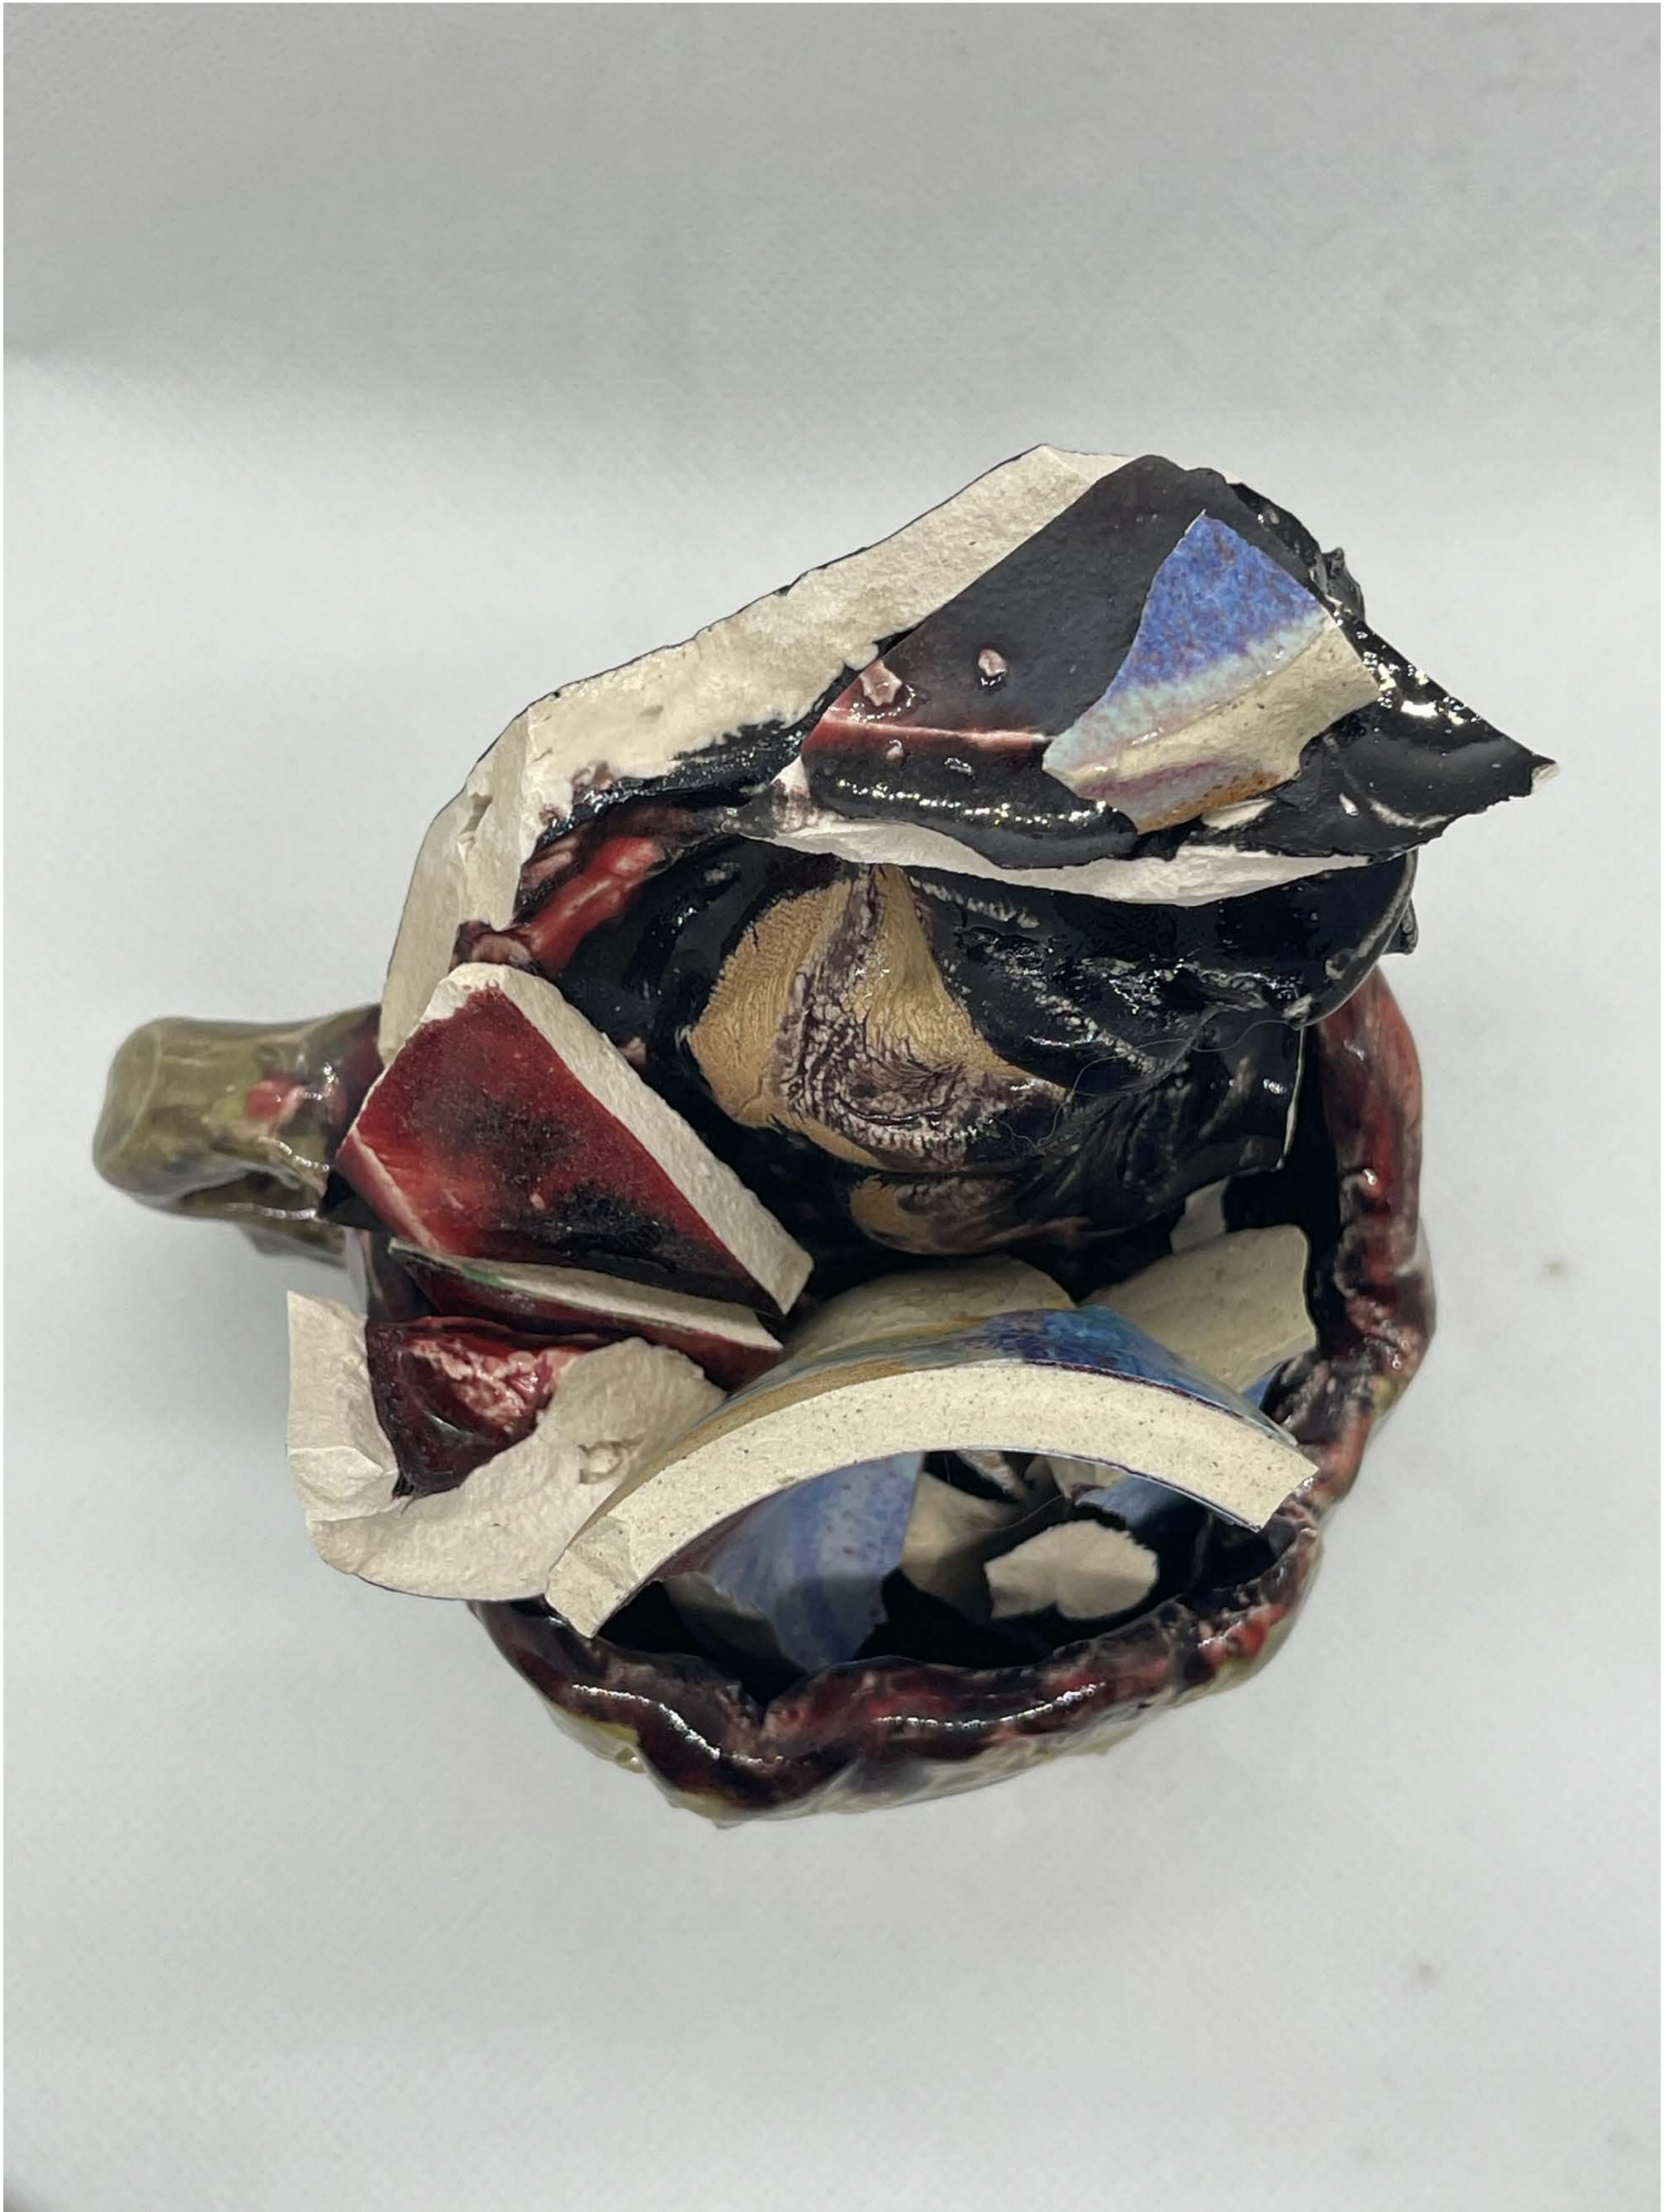

Cup of Broken Pieces. 4x8cm. Opal Clay - Ceramic with paint on glaze.