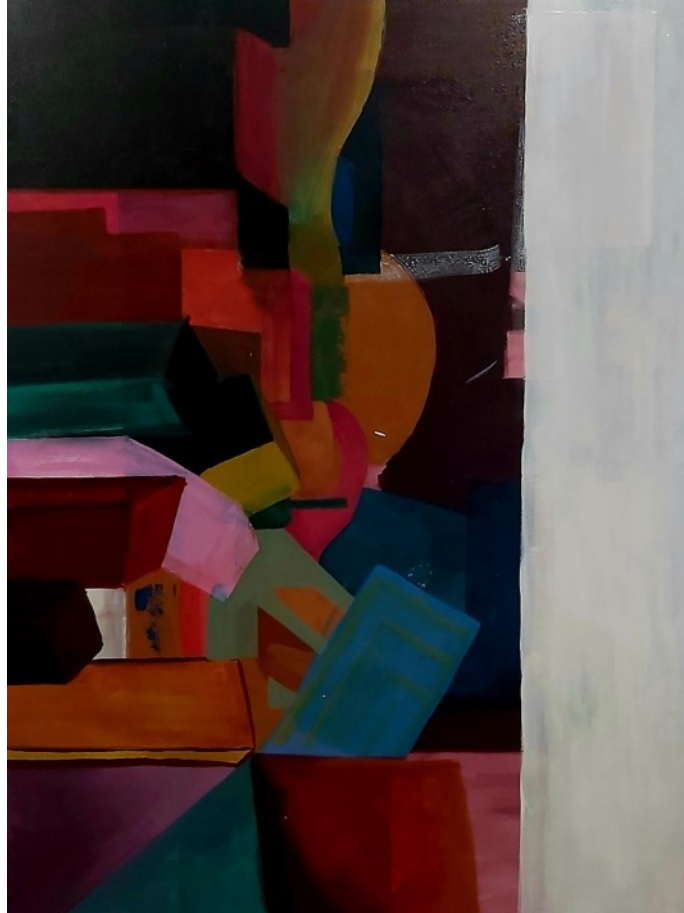

Jana Petkovic

Resolved body of work

Solid Dreams

"Brew" 24.2.2021, 115x150cm, acrylic paint on canvas

"Quench" 4.4.2021, 100x136cm, acrylic paint on canvas

“Fresh” 2.5.2021, 50x39cm, acrylic paint on canvas