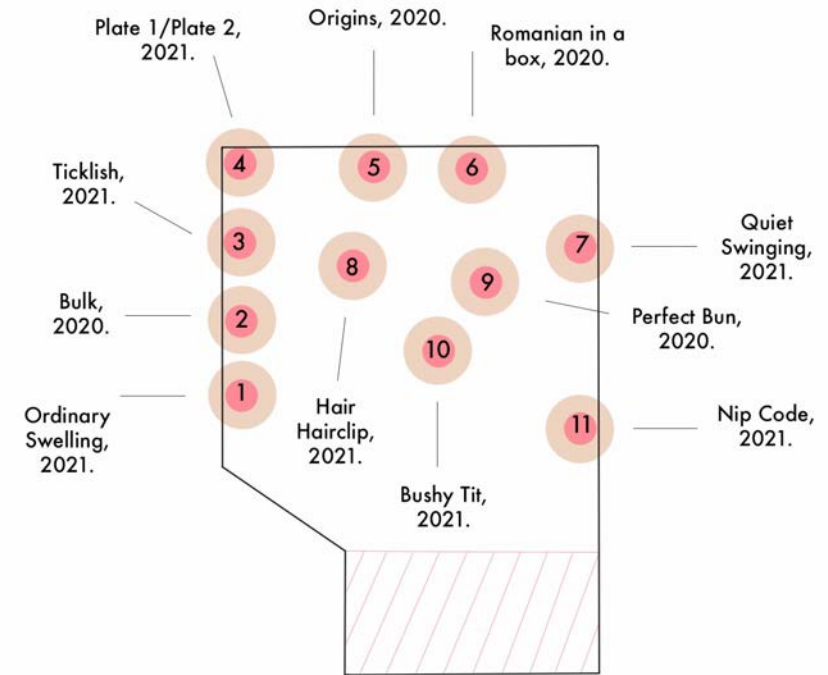

Plate 1/2, 2021.
Resin, hair (16 x 16 cm).

Origins, 2020.

Print on paper (177.8 x 228.6 cm).

Romanian in a box, 2020.

Print on paper (177.8 x 228.6 cm).

Quiet Swinging, 2021.

Sausages, hair, wire (31 cm length – nine pieces).

Perfect bun, 2020.

Bread bun (baking ingredients, artist's skin), glass jar, label (13 x 9 cm).

Hair Hairclip, 2021.

Hair, hairclip, used chewing gum (5,6 x 2,1 cm).

Bushy tit, 2021.
Breast cast, hair (8 x 6 cm).

Nip Code, 2021.
[Video](#) (2:23 minutes).

Monologue, 2020.
Acrylics on canvas, hair (100 x 100 cm).

[Booklet available here.](#)

SORE

6 Margaret St,
Birmingham B3 3BU

+ Online Publication
andreeapislaru.co.uk

3.06.2021

Exhibition Poster.

SORE

Gallery Plan.

+ Degree Show.

AndreeaPislaru.co.uk