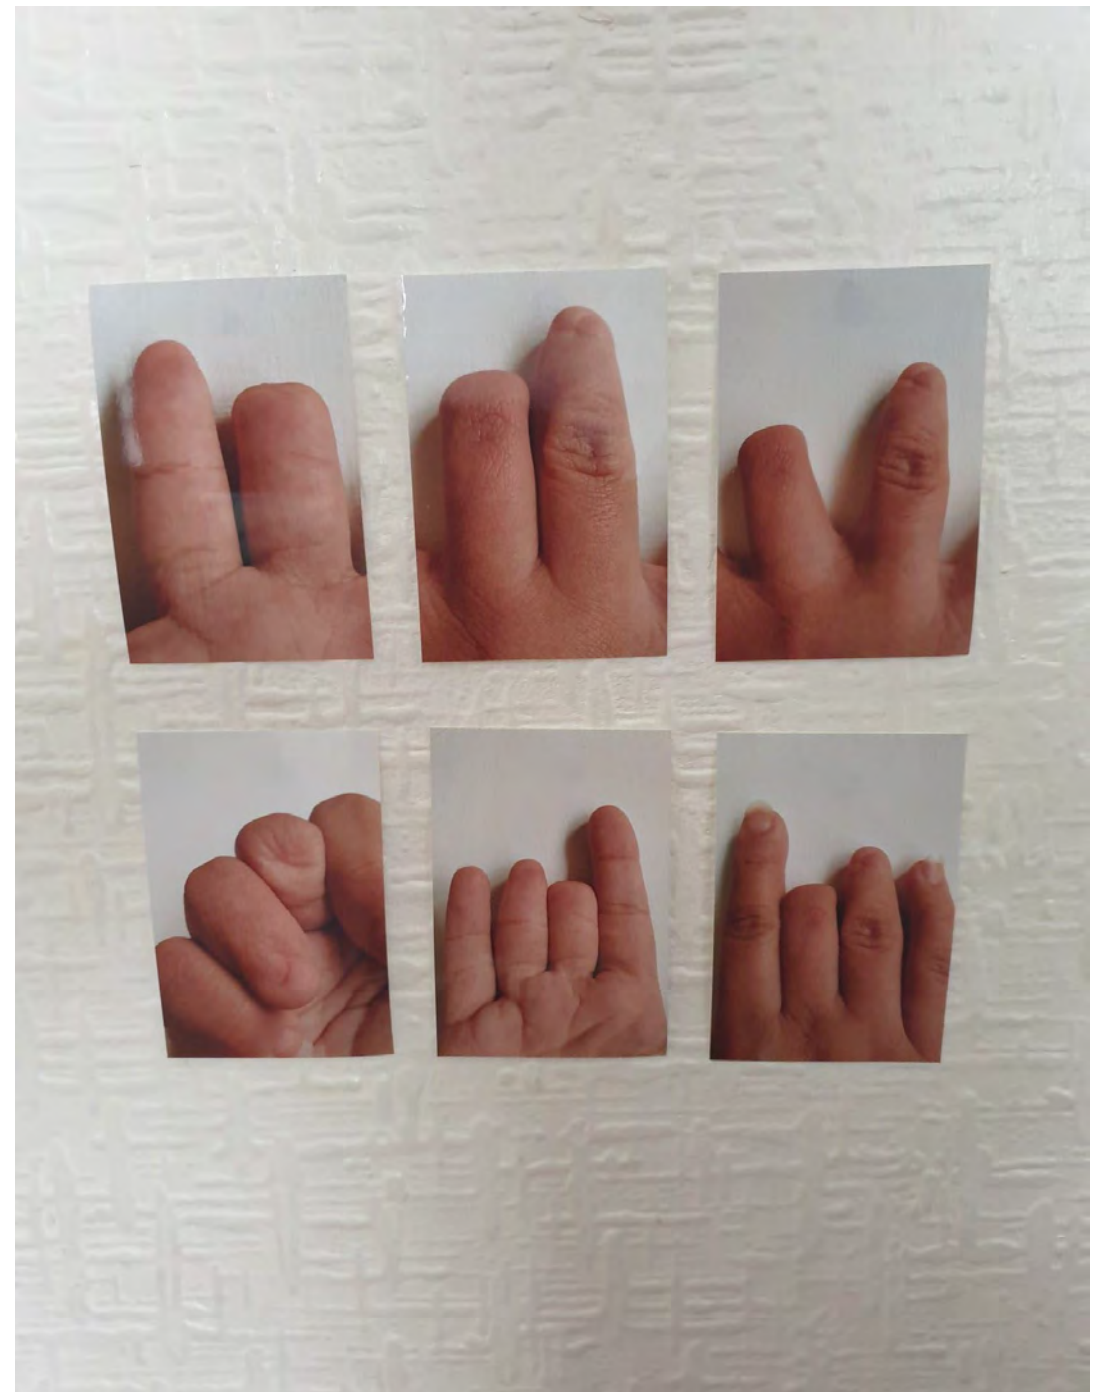

2021

Forms

6 x 4 inches (each)

Set of 6 photographs
Garage wall