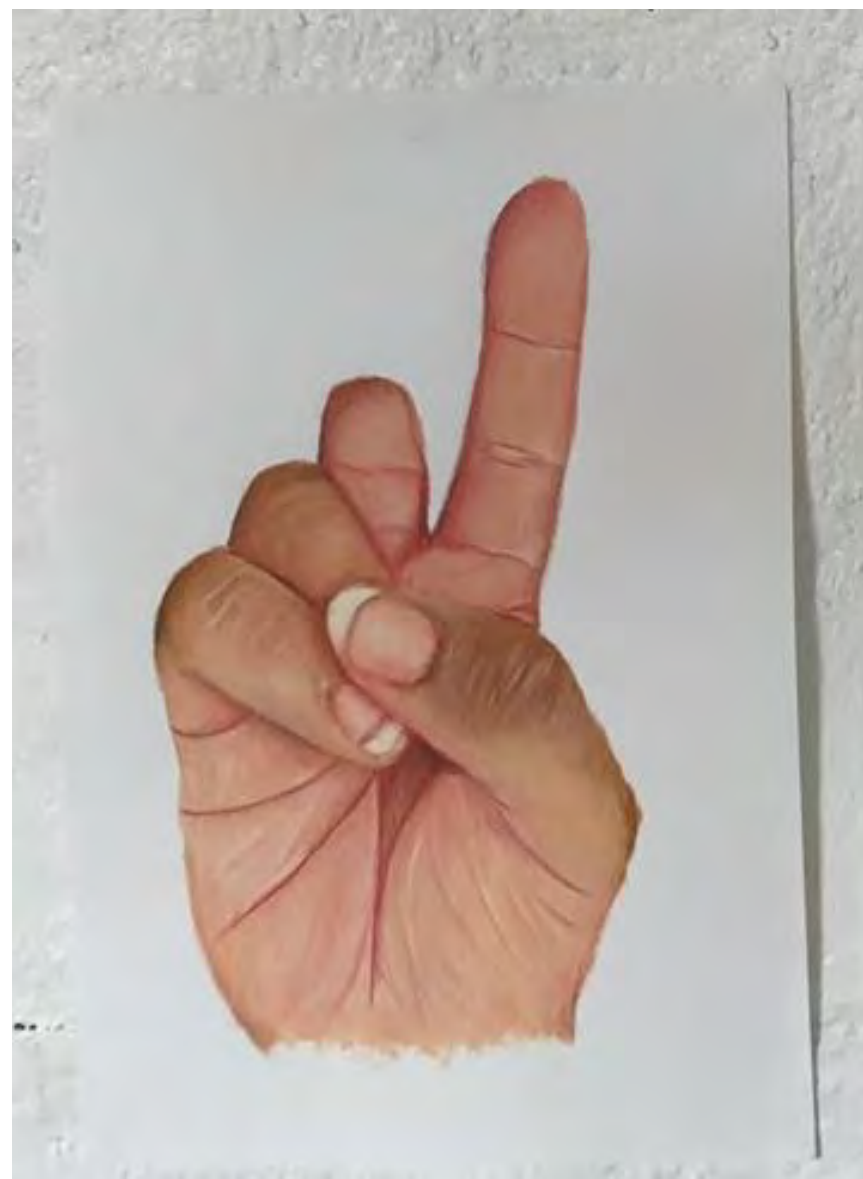

2021

Movements

11.7 x 16.5 inches

Acrylic paint on cartridge
paper
Garage wall

2 of 6 from *This Is Me* collection

2 of 6 from *This Is Me* collection

2 of 6 from *This Is Me* collection

2021